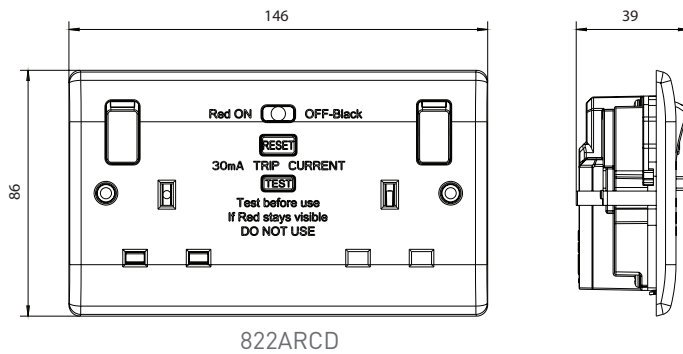

13 Amp Type A RCD Switched Socket Outlet

Line Diagrams

Packaging Information

Cat No.	Description	Packaging Type			Pack Quantity			Barcode		
		Product	Inner Box	Outer Box	Each	Inner Box	Outer Box	Individual	Inner Box	Outer Box
822ARCD	13A 2G RCD SW SKT	Printed Bag	Printed Carton	Printed Carton	1	5	50	5050765236003	5050765236010	5050765236027

Weights & Dimensions

Cat No.	Description	Dimensions (H x W x D) cm				Weight (kg)				CBM (m³)
		Unpacked Product	Packed Product	Inner Box	Outer Box	Unpacked Product	Packed Product	Inner Box	Outer Box	Outer Box
822ARCD	13A 2G RCD SW SKT	8.6 x 14.6 x 3.9	14.8 x 9.1 x 4.3	9.7 x 16.7 x 20.2	22.1 x 35.1 x 49.3	0.286	0.291	1.54	15.78	0.03824