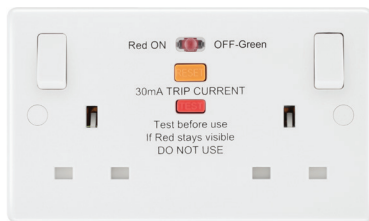

Technical Data

13 Amp Type A RCD Switched Socket Outlet

Brief product description:

The subtle design will blend with any décor - suitable for domestic or commercial installations.

Features:

- White moulded round edge, sleek and slim with softly rounded edges
- Power socket for standard 3 pin UK plug
- Integrated Type A RCD to prevent the leakage of electrical current
- Easy to install, supplied with fixing screws and installation instructions
- Angled in-line colour coded terminals with backed out screws for fast installation
- Screw cover caps for a sleek appearance
- Twin earth fitted as standard for high integrity circuits
- Anti-microbial certified - manufactured using high grade thermoset Urea which effectively inhibits the growth of infectious diseases, including MRSA, E-Coli, Salmonella and Klebsiella Pneumonia bacteria

Product Images

822ARCD

Technical Specifications

Standard(s)	BS EN 60669-2-1, BS 7288: 1990	
Rating	13 Amp	
Maximum Load	3120 Watts, 240V A	
RCD Rating	30mA, Trip speed 40 ms	
RCD Type	Latching Type	
Terminal Capacity	4 x 1.0mm², 4 x 1.5mm², 2 x 2.5mm² & 1 x 4.0mm²	
RoHS Directive	Yes	
WEEE Directive	Yes	
Mounting Box Depth (Min)	35mm, 10mm spacer provided for shallower boxes	
Fixing Centres	120.6mm