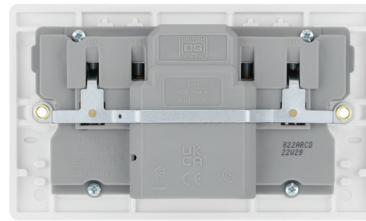

Technical Data

13 Amp Type A RCD Switched Socket Outlet

Brief product description:

The subtle design will blend with any décor - suitable for domestic or commercial installations.

Features:

- White moulded round edge, sleek and slim with softly rounded edges
- Power socket for standard 3 pin UK plug
- Integrated Type A RCD to prevent the leakage of electrical current
- Easy to install, supplied with fixing screws and installation instructions
- Angled in-line colour coded terminals with backed out screws for fast installation
- Screw cover caps for a sleek appearance
- Twin earth fitted as standard for high integrity circuits
- Anti-microbial certified - manufactured using high grade thermoset Urea which effectively inhibits the growth of infectious diseases, including MRSA, E-Coli, Salmonella and Klebsiella Pneumonia bacteria

Product Images

822ARCD

Technical Specifications

Standard(s)	BS EN 60669-2-1, BS 7288: 1990	
Rating	13 Amp	
Maximum Load	3120 Watts, 240V A	
RCD Rating	30mA, Trip speed 40 ms	
RCD Type	Latching Type	
Terminal Capacity	4 x 1.0mm², 4 x 1.5mm², 2 x 2.5mm² & 1 x 4.0mm²	
RoHS Directive	Yes	
WEEE Directive	Yes	
Mounting Box Depth (Min)	35mm, 10mm spacer provided for shallower boxes	
Fixing Centres	120.6mm