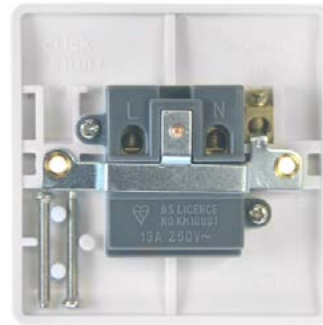

Product Code: CMA030

Luckinslive 389086842

Description: 13A 1 Gang Unswitched Socket Outlet

General Information

Plate Dimensions (mm)	86 (W) x 86 (H) x 9,5 (D)	
Plate Fixing Centres - Horizontal (mm)	60,3	
Style	Rounded Profile	
Colour	Polar White	
Materials	Front Plate: Urea	Rear Housing: Urea
	Terminals: Brass	Terminal Screws: Steel & Yellow Passivated
	Earth Strap: Mild Steel	
Anti Microbial Certified	Yes	
Operating Voltage (AC)	250	Frequency (Hz) 50
Resistive Load Rating (A)	13	
Termination Type	Screw	
Terminal Size (mm)	Ø5	Terminal Torque Value (Nm) 2
Terminal Capacity - Solid (mm ²)	3 x 2,5 or 2 x 4	
Switched	No	
Twin Earth Terminals	No	
Minimum Back Box Depth (mm)	25	
Ingress Protection	IP20	
Operational Temperature (°C)	-5 to +40	
Warranty (Years)	25	

Standards BS 1363-2

Additional Information

For cleaning / polishing of products, use only a soft, dry, clean cloth.
 Ensure that the mains supply is isolated before commencing installation and refer to the circuit diagram with the relevant product.
 Bare earth cables must always be covered with appropriate sleeving and wired to the earth terminal.
 All white moulded accessories are manufactured using Urea Formaldehyde, which has similar inherent properties to antimicrobial additives that inhibit the growth of infectious diseases as well as anti-viral properties against enveloped and non-enveloped viruses.
 All products have been independently tested with 99.9% of enveloped viruses and 92% of non-enveloped viruses killed off whilst achieving a 99.9% kill rate across all four types of the strains of bacteria - MRSA, E-Coli, Salmonella, and Klebsiella Pneumoniae.