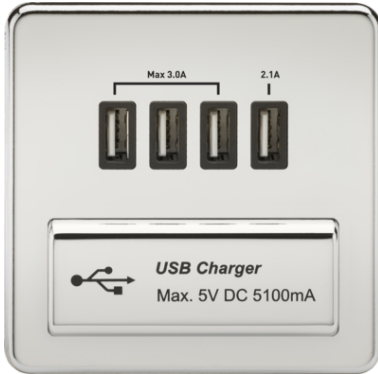

DATASHEET

SFQUADPC

Screwless Quad USB Charger Outlet (5.1A) - Polished Chrome with Black Insert

www.mlaccessories.co.uk

MLA PART CODE	SFQUADPC
DESCRIPTION	Screwless Quad USB Charger Outlet (5.1A) - Polished Chrome with Black Insert
NET WEIGHT (KG)	0.2
FINISH	Polished Chrome
INSERT COLOUR	Black
DIMENSIONS (MM)	Height - 87.5 Width - 87.5 Projection - 4.3
MINIMUM MOUNTING BOX DEPTH	25mm
CONSTRUCTION	Construction - Premium grade steel
CLASS	I
IP RATING	IP20
INPUT VOLTAGE	230V 50Hz
EARTH TERMINAL	Yes
TERMINAL CAPACITY	2 x 2.5mm² or 1 x 4.0mm²
NO. OF USB PORTS	4
NO. OF TYPE-A PORTS	4
USB CHARGING	5V DC 5.1A (3A shared + 2.1A dedicated)
ADDITIONAL FEATURES	Overload protection and short circuit protection
WARRANTY	2year(s)
MANUFACTURED IN ACCORDANCE WITH	BS 5733, BS EN 60950-1
ORIGIN OF MANUFACTURE	China
DECLARATION OF CONFORMITY (HELD ON FILE)	Yes
EAN	5055832929215

Date Created: 16/12/2021 14:59