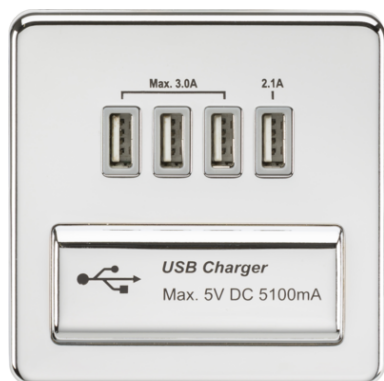

DATASHEET

SFQUADPCG

Screwless Quad USB charger Outlet (5.1A) - Polished chrome with grey insert

www.mlaccessories.co.uk

MLA PART CODE	SFQUADPCG
DESCRIPTION	Screwless Quad USB charger Outlet (5.1A) - Polished chrome with grey insert
NET WEIGHT (KG)	0.201
FINISH	Polished Chrome
INSERT COLOUR	Grey
DIMENSIONS (MM)	Height - 87.5 Width - 87.5 Projection - 4.3
MINIMUM MOUNTING BOX DEPTH	25mm
CONSTRUCTION	Construction - Premium grade steel
CLASS	I
IP RATING	IP20
INPUT VOLTAGE	230V 50Hz
EARTH TERMINAL	Yes
TERMINAL CAPACITY	2 x 2.5mm ² or 1 x 4.0mm ²
NO. OF USB PORTS	4
NO. OF TYPE-A PORTS	4
USB CHARGING	5V DC 5.1A (3A shared + 2.1A dedicated)
ADDITIONAL FEATURES	Overload protection and short circuit protection
WARRANTY	2year(s)
MANUFACTURED IN ACCORDANCE WITH	BS 5733, BS EN 60950-1
ORIGIN OF MANUFACTURE	China
DECLARATION OF CONFORMITY (HELD ON FILE)	Yes
EAN	5055832968634