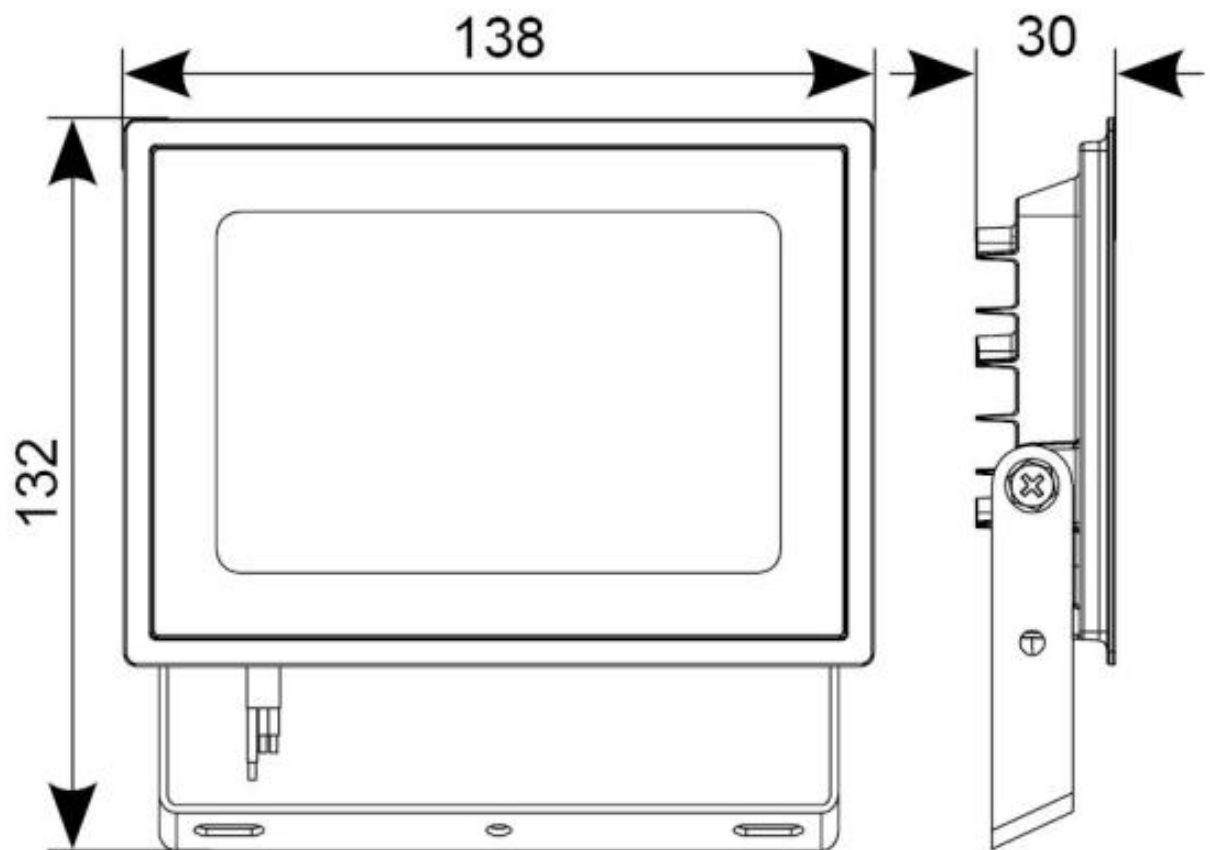

AEDELED20/**