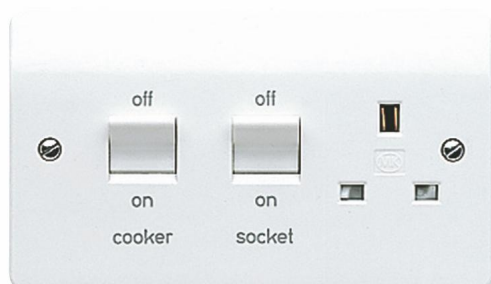

## 45A DP COOKER CONTROL UNIT