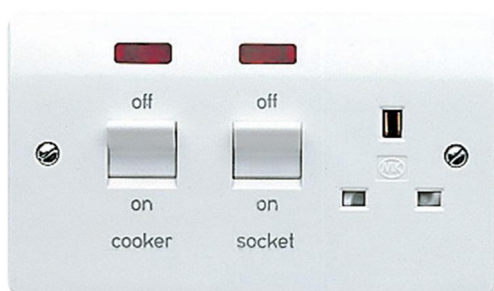

K5061WHI

45A COOK CONTROL UNIT/NEO

General

Brand	MK Electric
Range Name	Logic Plus
Product Type	Cooker Control

Technical

Finish	White
Material	Thermoset Plastic
Amps	45
Fixing Centres	120.6mm
Width (mm)	146
Height (mm)	86
Standards	BS 4177:1992