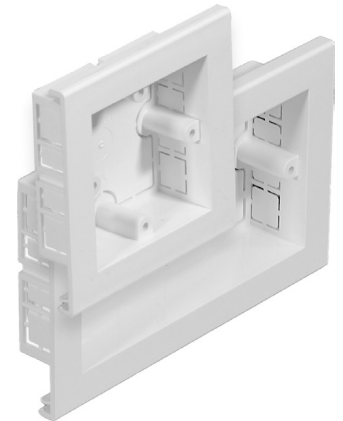

Data sheet

Part No. **MIB WH**

Description outlet box
 for clip-on mounting on maxi trunking profile, lugs with brass inserts M 3.5 mm, with knock-out bottom an cable entries

Colour white, similar to RAL 9010

Standard: BS 4662

Material
 PVC-U

Art. no.	Dimensions	Number of units	ps	pl
023 230 MIB 60/100 WS	80 x 100 x 28 mm	1	20 pc	2000 pc
023 231 MIB 60/150 WS	80 x 150 x 28 mm	1	20 pc	-
023 232 MIB 120/100 WS	140 x 100 x 28 mm	2	20 pc	2000 pc
023 233 MIB 120/150 WS	140 x 150 x 28 mm	2	20 pc	-